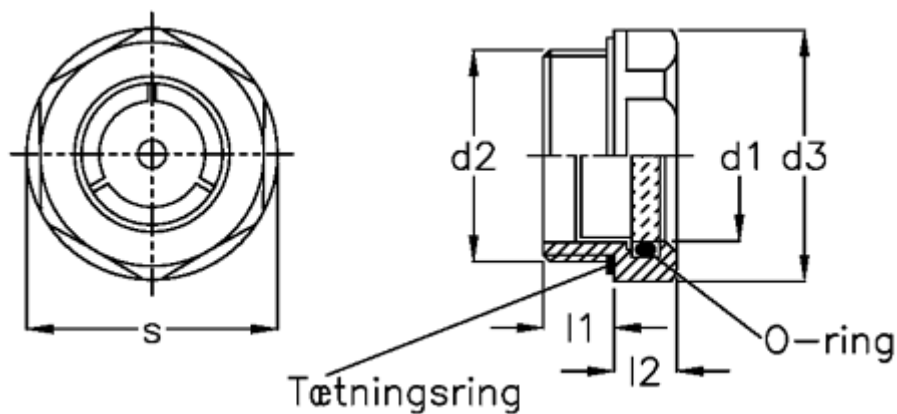

# Data Sheet

Article number: 20900550

Description: E+G Oil level sight glass  
GN 743-32-M40x1,5-A

## Measures

d1	= 32
d2	= M40x1,5
d3	= 50
l1	= 12.0
l2	= 9.0
Max pressure	= -
Max vacuum mbar	= -
s	= 46